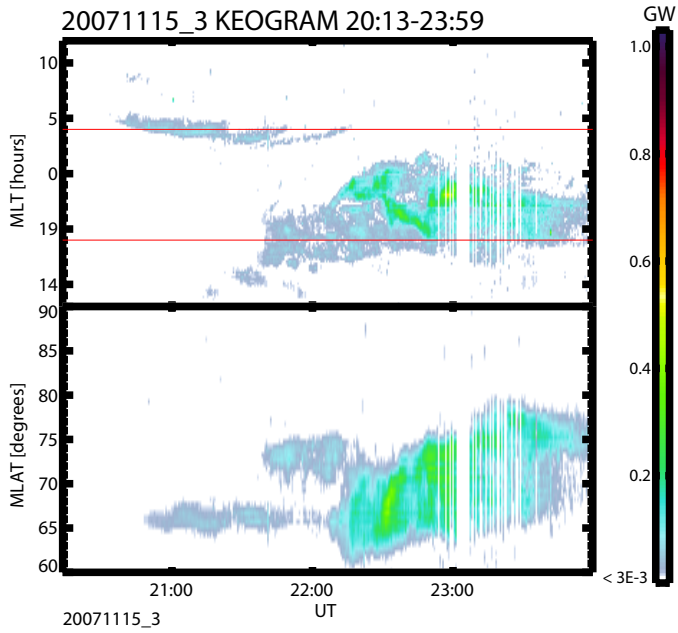

Bubbly Substorms 1

20071122_3 KEOGRAM 02:03-05:00

20071123_2 KEOGRAM 05:30-09:30

20071114 KEOGRAM 10:45-14:27

20071115_3 KEOGRAM 20:13-23:59

20071117 KEOGRAM 15:24-19:50

20071123 KEOGRAM 02:00-05:29