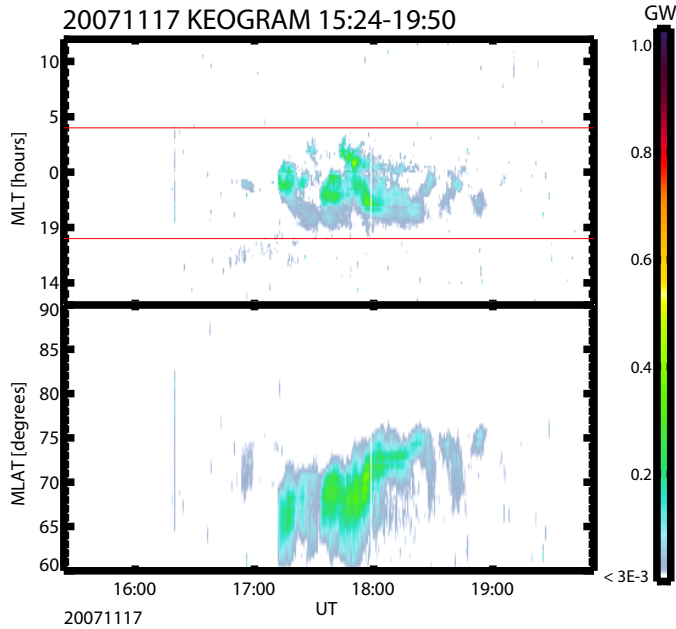

Bubbly Substorms 1

20071122_3 KEOGRAM 02:03-05:00

20071123_2 KEOGRAM 05:30-09:30

20071114 KEOGRAM 10:45-14:27

20071115_3 KEOGRAM 20:13-23:59

20071117 KEOGRAM 15:24-19:50

20071123 KEOGRAM 02:00-05:29