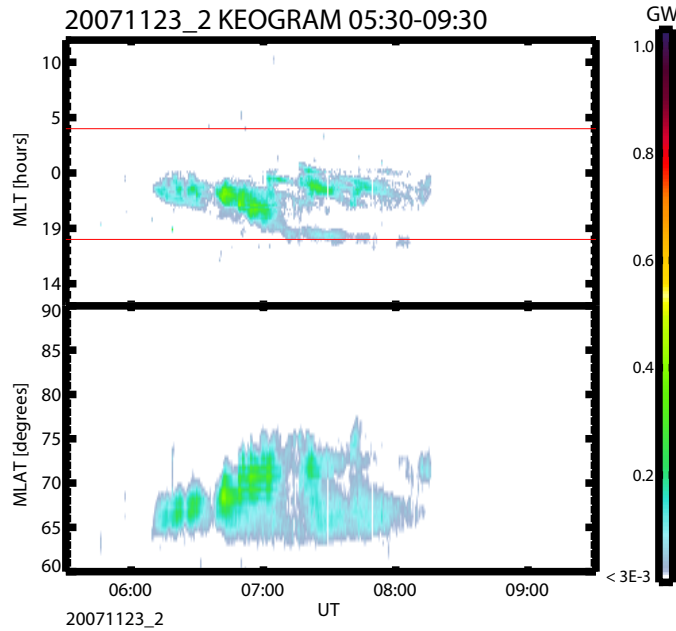

Bubbly Substorms 1

20071122_3 KEOGRAM 02:03-05:00

20071123_2 KEOGRAM 05:30-09:30

20071114 KEOGRAM 10:45-14:27

20071115_3 KEOGRAM 20:13-23:59

20071117 KEOGRAM 15:24-19:50

20071123 KEOGRAM 02:00-05:29