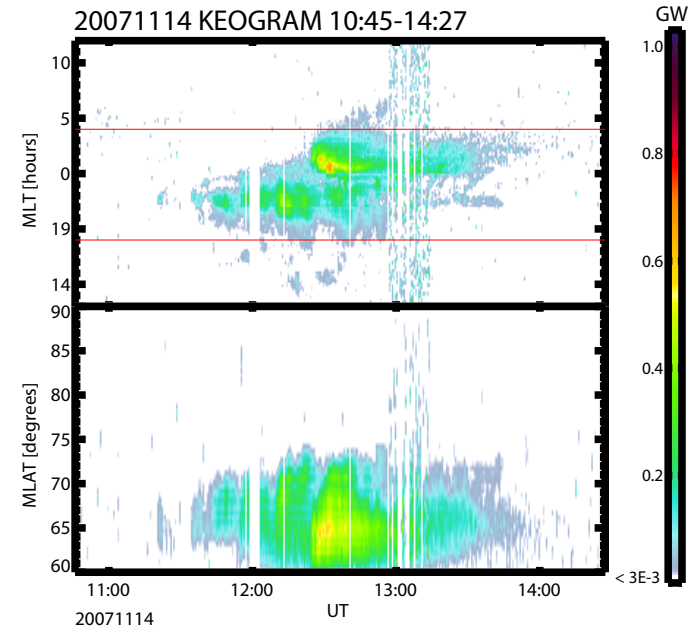

Bubbly Substorms 1

20071122_3 KEOGRAM 02:03-05:00

20071123_2 KEOGRAM 05:30-09:30

20071114 KEOGRAM 10:45-14:27

20071115_3 KEOGRAM 20:13-23:59

20071117 KEOGRAM 15:24-19:50

20071123 KEOGRAM 02:00-05:29