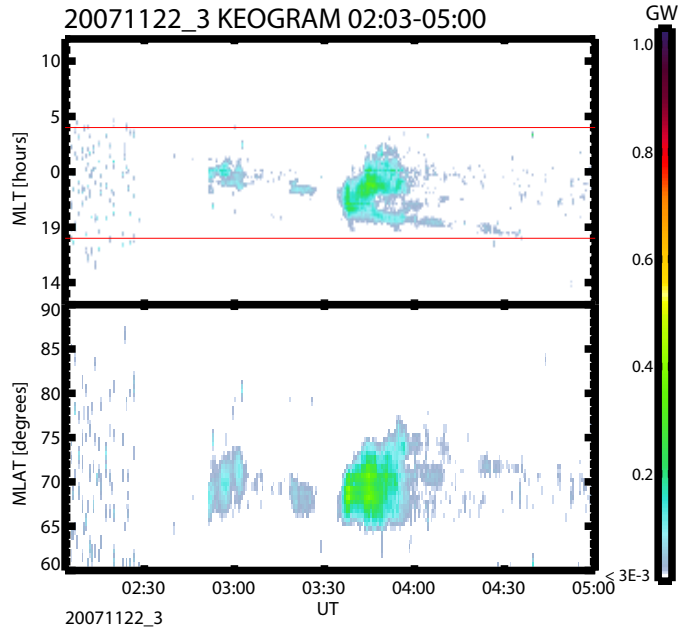

Bubbly Substorms 1

20071122_3 KEOGRAM 02:03-05:00

20071123_2 KEOGRAM 05:30-09:30

20071114 KEOGRAM 10:45-14:27

20071115_3 KEOGRAM 20:13-23:59

20071117 KEOGRAM 15:24-19:50

20071123 KEOGRAM 02:00-05:29